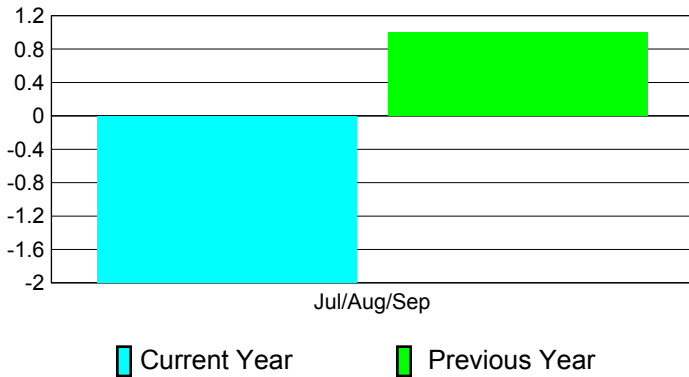

Club Results 2011-2012

Goal, New, Dropped, Gain/Loss

Comparison of Club Gain/Loss

Current Year Compared to the Previous Year

YTD Status Quo Clubs 2011-2012

Status Quo Clubs Compared to Status Quo Members

MEMBERSHIP